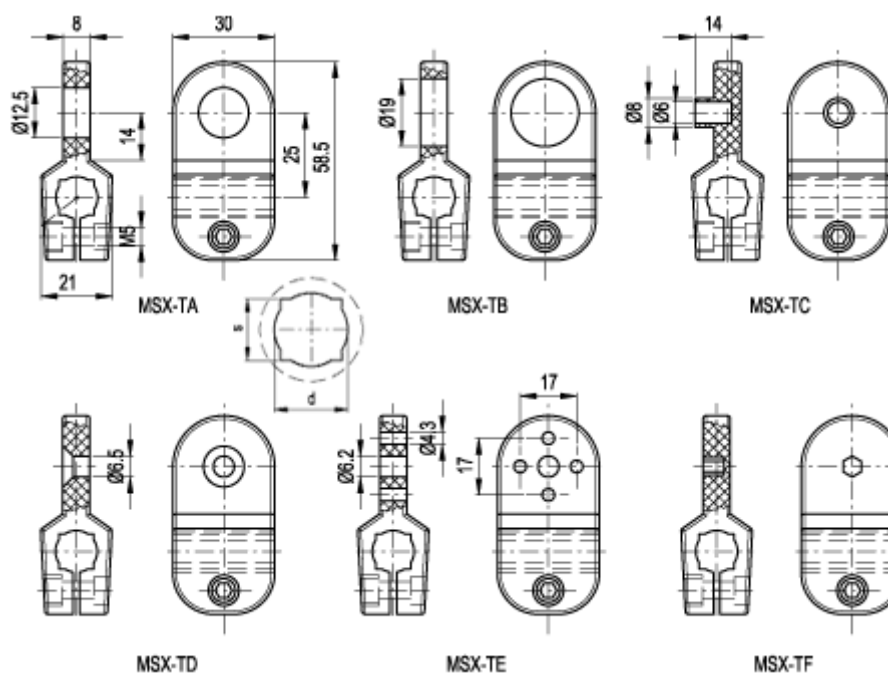

Article number: 2310440141

Description: E+G MSX Device clamp
MSX.56-TC-12-14

Measures

d	= 14
Rotation resistance	= 5
s	= 12
Torque (N m)	= 1100
Type	= MSX.56-TA-12-14